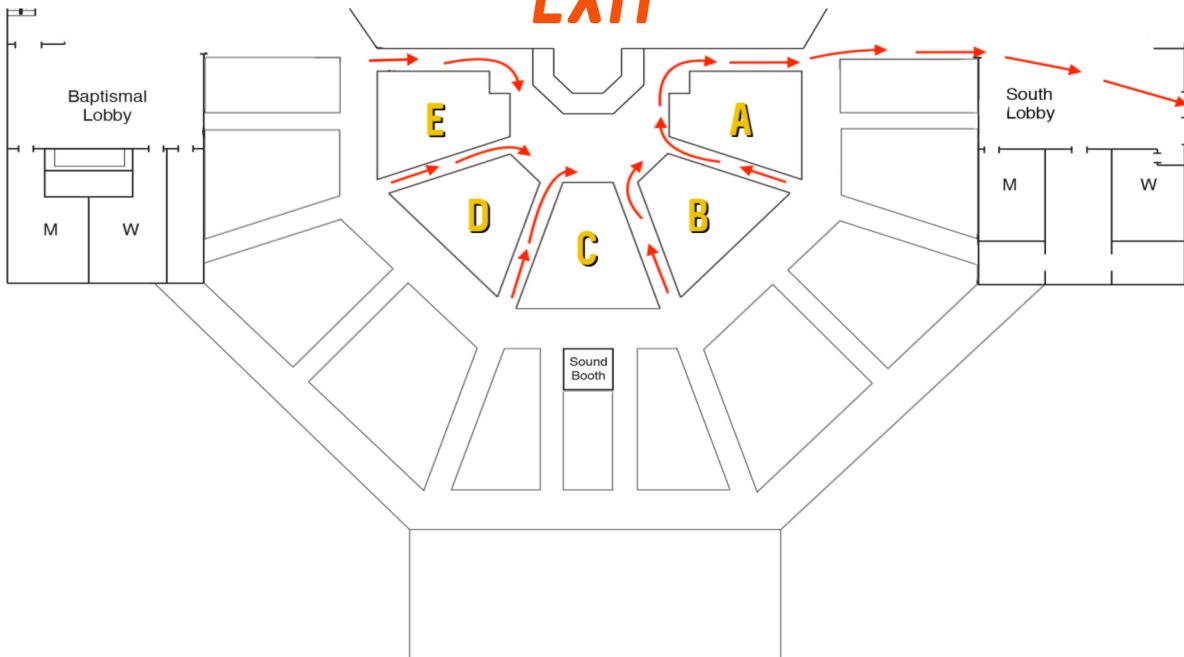

SANCTUARY TRAFFIC FLOW

ENTRY

Please select one of the sections marked above. We will fill each row from front to back. Once in the sanctuary, please use the restrooms in the Baptismal Lobby.

EXIT

We will dismiss by section and row. Please exit your row to the left, head towards the front the of the sanctuary and exit through the Family Lobby.