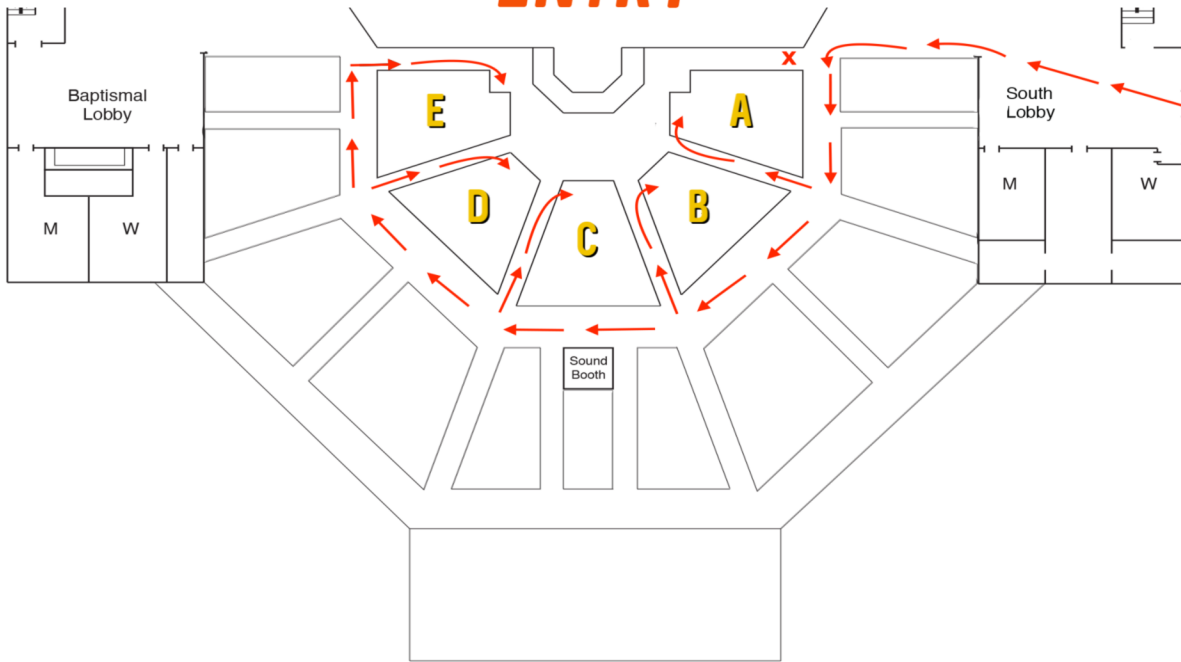

SANCTUARY TRAFFIC FLOW

ENTRY

Please select one of the sections marked above. We will fill each row from front to back. Once in the sanctuary, please use the restrooms in the Baptismal Lobby.

EXIT

We will dismiss by section and row. Please exit your row to the left, head towards the front the of the sanctuary and exit through the Family Lobby.